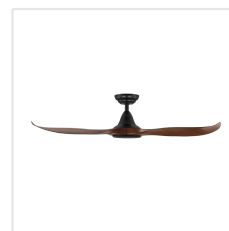

Contact | Support
eglo.com/en/eglo-worldwide