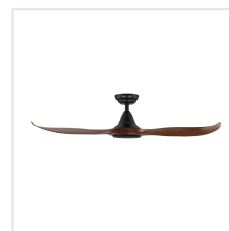

204114 NOOSA

Contact | Support
eglo.com/en/eglo-worldwide

General Information

Material number	204114
EAN/UPC	9008606198306

Dimensions

Article Diameter (in mm/in)	1321
Article Height (in mm/in)	295
Height - ceiling to bottom of blade (in mm/in)	285
Canopy Diameter (in mm/in)	170

Fan

Motor Type	DC
Wattage	24
Operation Voltage	220-240V, 50Hz
Enclosure Colour	black matt
Enclosure Material	ABS, UV Resistant
Blade Colour (1)	dark natural timber
Blade Material	ABS, UV Resistant
Number of blades	3
Blade Adjustment Angle	16°
Suitable for slopes up to	8
Downrods optional	202979, 202977