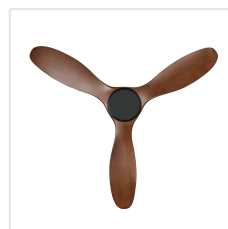

204114 NOOSA

Contact | Support
eglo.com/en/eglo-worldwide

General Information

Material number	204114
EAN/UPC	9008606198306

Dimensions

Article Diameter (in mm/in)	1320
Article Height (in mm/in)	295
Height - ceiling to bottom of blade (in mm/in)	285
Canopy Diameter (in mm/in)	170

Fan

Motor Type	DC
Wattage	24
Operation Voltage	220-240V, 50Hz
Enclosure Colour	matte black
Enclosure Material	ABS, UV Resistant
Blade Colour (1)	dark natural timber
Blade Material	ABS, UV Resistant
Number of blades	3
Blade Adjustment Angle	16°
Suitable for slopes up to	8
Downrods optional	202979, 202977

Controls

optional controllers No
Battery Number 2
Battery Type AAA; Alkali; LR03; 1,5V; Micro

Features

Function remote control incl.
timer
reversible
Night Mode
6 speeds