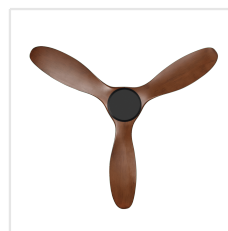

Contact | Support
eglo.com/en/eglo-worldwide