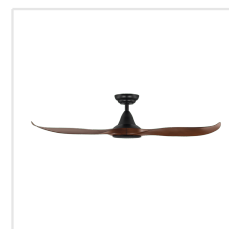

204114 NOOSA

Contact | Support
eglo.com/en/eglo-worldwide

General Information

Material number	204114
EAN/UPC	9008606198306

Dimensions

Article Diameter (in mm/in)	1320
Article Height (in mm/in)	295
Height - ceiling to bottom of blade (in mm/in)	285
Canopy Diameter (in mm/in)	170

Fan

Motor Type	DC
Wattage	24
Operation Voltage	220-240V, 50Hz
Enclosure Colour	matte black
Enclosure Material	ABS, UV Resistant
Blade Colour (1)	dark natural timber
Blade Material	ABS, UV Resistant
Number of blades	3
Blade Adjustment Angle	16°
Suitable for slopes up to	8
Downrods optional	202979, 202977