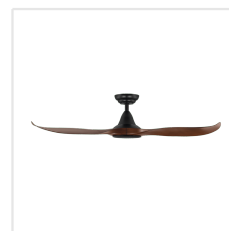

204114 NOOSA

Contact | Support
eglo.com/en/eglo-worldwide

General Information

Material number	204114
EAN/UPC	9008606198306

Dimensions

Article Diameter (in mm/in)	1321
Article Height (in mm/in)	295
Height - ceiling to bottom of blade (in mm/in)	285
Canopy Diameter (in mm/in)	170

Fan

Motor Type	DC
Wattage	24
Operation Voltage	220-240V, 50Hz
Enclosure Colour	matte black
Enclosure Material	ABS, UV Resistant
Blade Colour (1)	dark natural timber
Blade Material	ABS, UV Resistant
Number of blades	3
Blade Adjustment Angle	16°
Suitable for slopes up to	8
Downrods optional	202979, 202977