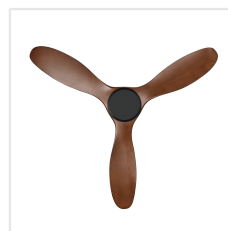

204114 NOOSA

Contact | Support
eglo.com/en/eglo-worldwide

General Information

Material number	204114
EAN/UPC	9008606198306

Dimensions

Article Diameter (in mm/in)	1321
Article Height (in mm/in)	295
Height - ceiling to bottom of blade (in mm/in)	285
Canopy Diameter (in mm/in)	170

Fan

Motor Type	DC
Wattage	24
Operation Voltage	220-240V, 50Hz
Enclosure Colour	matte black
Enclosure Material	ABS, UV Resistant
Blade Colour (1)	dark natural timber
Blade Material	ABS, UV Resistant
Number of blades	3
Blade Adjustment Angle	16°
Suitable for slopes up to	8
Downrods optional	202979, 202977