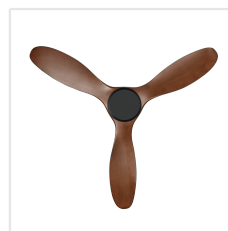

204114 NOOSA

Contact | Support
eglo.com/en/eglo-worldwide

General Information

Material number	204114
EAN/UPC	9008606198306

Dimensions

Article Diameter (in mm/in)	1321
Article Height (in mm/in)	295
Height - ceiling to bottom of blade (in mm/in)	285
Canopy Diameter (in mm/in)	170

Fan

Motor Type	DC
Wattage	24
Operation Voltage	220-240V, 50Hz
Enclosure Colour	black matt
Enclosure Material	ABS, UV Resistant
Blade Colour (1)	dark natural timber
Blade Material	ABS, UV Resistant
Number of blades	3
Blade Adjustment Angle	16°
Suitable for slopes up to	8
Downrods optional	202979, 202977