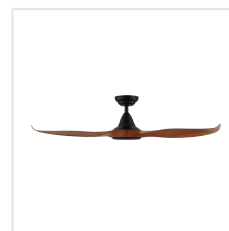

Contact | Support
eglo.com/en/eglo-worldwide