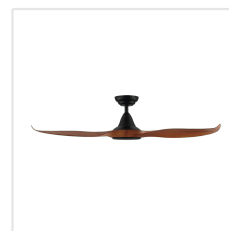

204113 NOOSA

Contact | Support
eglo.com/en/eglo-worldwide

General Information

Material number	204113
EAN/UPC	9008606198290

Dimensions

Article Diameter (in mm/in)	1321
Article Height (in mm/in)	295
Height - ceiling to bottom of blade (in mm/in)	285
Canopy Diameter (in mm/in)	170

Fan

Motor Type	DC
Wattage	24
Operation Voltage	220-240V, 50Hz
Enclosure Colour	black matt
Enclosure Material	ABS, UV Resistant
Blade Colour (1)	teak
Blade Material	ABS, UV Resistant
Number of blades	3
Blade Adjustment Angle	16°
Suitable for slopes up to	8
Downrods optional	202979, 202977