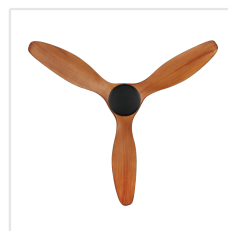

204113 NOOSA

Contact | Support
eglo.com/en/eglo-worldwide

General Information

Material number	204113
EAN/UPC	9008606198290

Dimensions

Article Diameter (in mm/in)	1321
Article Height (in mm/in)	295
Height - ceiling to bottom of blade (in mm/in)	285
Canopy Diameter (in mm/in)	170

Fan

Motor Type	DC
Wattage	24
Operation Voltage	220-240V, 50Hz
Enclosure Colour	black matt
Enclosure Material	ABS, UV Resistant
Blade Colour (1)	teak
Blade Material	ABS, UV Resistant
Number of blades	3
Blade Adjustment Angle	16°
Suitable for slopes up to	8
Downrods optional	202979, 202977