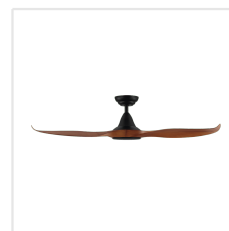

Contact | Support
eglo.com/en/eglo-worldwide

General Information

Material number	204113
EAN/UPC	9008606198290

Dimensions

Article Diameter (in mm/in)	1321
Article Height (in mm/in)	295
Height - ceiling to bottom of blade (in mm/in)	285
Canopy Diameter (in mm/in)	170

Fan

Motor Type	DC
Wattage	24
Operation Voltage	220-240V, 50Hz
Enclosure Colour	matte black
Enclosure Material	ABS, UV Resistant
Blade Colour (1)	teak
Blade Material	ABS, UV Resistant
Number of blades	3
Blade Adjustment Angle	16°
Suitable for slopes up to	8
Downrods optional	202979, 202977