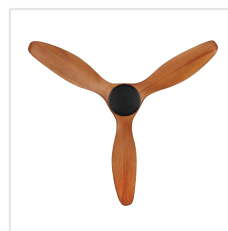

Contact | Support
eglo.com/en/eglo-worldwide