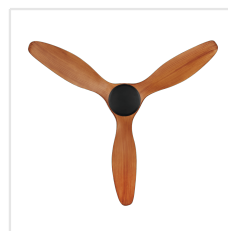

Contact | Support
eglo.com/en/eglo-worldwide

General Information

Material number	204113
EAN/UPC	9008606198290

Dimensions

Article Diameter (in mm/in)	1321
Article Height (in mm/in)	295
Height - ceiling to bottom of blade (in mm/in)	285
Canopy Diameter (in mm/in)	170

Fan

Motor Type	DC
Wattage	24
Operation Voltage	220-240V, 50Hz
Enclosure Colour	matte black
Enclosure Material	ABS, UV Resistant
Blade Colour (1)	teak
Blade Material	ABS, UV Resistant
Number of blades	3
Blade Adjustment Angle	16°
Suitable for slopes up to	8
Downrods optional	202979, 202977