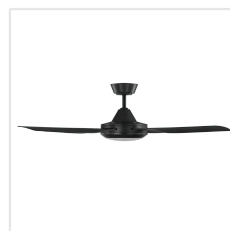

Contact | Support
eglo.com/en/eglo-worldwide

General Information

Material number	203627
EAN/UPC	9008606192090

Dimensions

Article Diameter (in mm/in)	1320
Article Height (in mm/in)	334
Height - ceiling to bottom of blade (in mm/in)	284
Canopy Diameter (in mm/in)	150

Fan

Motor Type	AC
Motor Wattage	60
Operation Voltage	220-240V, 50Hz
Enclosure Colour	matte black
Enclosure Material	ABS, UV Resistant
Blade Colour (1)	black matt
Blade Material	ABS, UV Resistant
Blade Quantity	4
Blade pitch in degree	9, 5°
Adjustable Canopy	15
Downrods optional	203631, 203632

Performance	1 (low)	2	3
Wattage by air movement (1)	10	26	58
RPM (1)	75	130	205
Air Movement m3/Hr (1)	3726	9032	14259

Illuminant

Illuminant Type (1)	LED
Illuminant incl. (1)	Inclusive
Socket Type (1)	LED
Light adaptable	No
max. Wattage (1)	20W
Illuminant Material (1)	ET2887
Light colour Complete	TRICOLOUR
Kelvin Complete	3000K, 4000K, 5000K
Lumen Complete	1936
Bulb-Dimmable	Yes