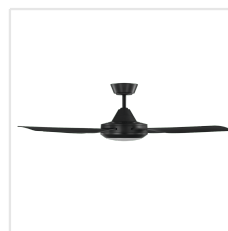

Contact | Support
eglo.com/en/eglo-worldwide