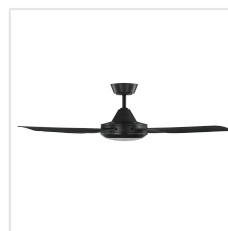

Contact | Support
eglo.com/en/eglo-worldwide

General Information

Material number	203627
EAN/UPC	9008606192090

Dimensions

Article Diameter (in mm/in)	1320
Article Height (in mm/in)	334
Height - ceiling to bottom of blade (in mm/in)	284
Canopy Diameter (in mm/in)	150

Fan

Motor Type	AC
Wattage	60
Operation Voltage	220-240V, 50Hz
Enclosure Colour	matte black
Enclosure Material	ABS, UV Resistant
Blade Colour (1)	black matt
Blade Material	ABS, UV Resistant
Number of blades	4
Blade Adjustment Angle	9, 5°
Suitable for slopes up to	15
Downrods optional	203631, 203632