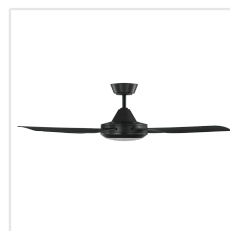

203627 BONDI

Contact | Support
eglo.com/en/eglo-worldwide

General Information

| | |
|-----------------|---------------|
| Material number | 203627 |
| EAN/UPC | 9008606192090 |

Dimensions

| | |
|--|------|
| Article Diameter (in mm/in) | 1321 |
| Article Height (in mm/in) | 334 |
| Height - ceiling to bottom of blade (in mm/in) | 284 |
| Canopy Diameter (in mm/in) | 150 |

Fan

| | |
|---------------------------|-------------------|
| Motor Type | AC |
| Wattage | 60 |
| Operation Voltage | 220-240V, 50Hz |
| Enclosure Colour | black matt |
| Enclosure Material | ABS, UV Resistant |
| Blade Colour (1) | black matt |
| Blade Material | ABS, UV Resistant |
| Number of blades | 4 |
| Blade Adjustment Angle | 9, 5° |
| Suitable for slopes up to | 15 |
| Downrods optional | 203631, 203632 |