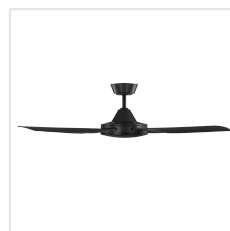

Contact | Support
eglo.com/en/eglo-worldwide