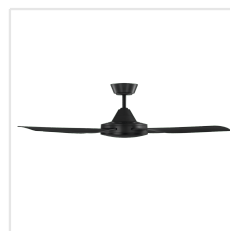

203625 BONDI

Contact | Support
eglo.com/en/eglo-worldwide

General Information

Material number	203625
EAN/UPC	9008606192076

Dimensions

Article Diameter (in mm/in)	1320
Article Height (in mm/in)	316
Height - ceiling to bottom of blade (in mm/in)	284
Canopy Diameter (in mm/in)	150

Fan

Motor Type	AC
Wattage	60
Operation Voltage	220-240V, 50Hz
Enclosure Colour	matte black
Enclosure Material	ABS, UV Resistant
Blade Colour (1)	black matt
Blade Material	ABS, UV Resistant
Number of blades	4
Blade Adjustment Angle	9, 5°
Suitable for slopes up to	15
Downrods optional	203631, 203632