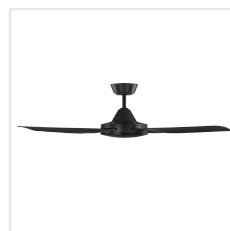

Contact | Support
eglo.com/en/eglo-worldwide

General Information

Material number	203625
EAN/UPC	9008606192076

Dimensions

Article Diameter (in mm/in)	1321
Article Height (in mm/in)	316
Height - ceiling to bottom of blade (in mm/in)	284
Canopy Diameter (in mm/in)	150

Fan

Motor Type	AC
Wattage	60
Operation Voltage	220-240V, 50Hz
Enclosure Colour	black matt
Enclosure Material	ABS, UV Resistant
Blade Colour (1)	black matt
Blade Material	ABS, UV Resistant
Number of blades	4
Blade Adjustment Angle	9, 5°
Suitable for slopes up to	15
Downrods optional	203631, 203632

Function control via wall switch
indoor and covered outdoor area
reversible
3 speeds