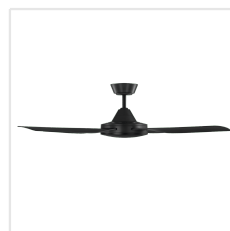

203625 BONDI

Contact | Support
eglo.com/en/eglo-worldwide

General Information

Material number	203625
EAN/UPC	9008606192076

Dimensions

Article Diameter (in mm/in)	1320
Article Height (in mm/in)	316
Height - ceiling to bottom of blade (in mm/in)	284
Canopy Diameter (in mm/in)	150

Fan

Motor Type	AC
Wattage	60
Operation Voltage	220-240V, 50Hz
Enclosure Colour	matte black
Enclosure Material	ABS, UV Resistant
Blade Colour (1)	black matt
Blade Material	ABS, UV Resistant
Number of blades	4
Blade Adjustment Angle	9, 5°
Suitable for slopes up to	15
Downrods optional	203631, 203632

Function control via wall switch
indoor and covered outdoor area
reversible
3 speeds