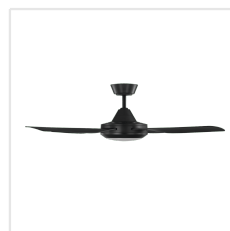

203623 BONDI

Contact | Support
eglo.com/en/eglo-worldwide

General Information

Material number	203623
EAN/UPC	9008606192052

Dimensions

Article Diameter (in mm/in)	1220
Article Height (in mm/in)	334
Height - ceiling to bottom of blade (in mm/in)	284
Canopy Diameter (in mm/in)	150

Fan

Motor Type	AC
Wattage	60
Operation Voltage	220-240V, 50Hz
Enclosure Colour	matte black
Enclosure Material	ABS, UV Resistant
Blade Colour (1)	black matt
Blade Material	ABS, UV Resistant
Number of blades	4
Blade Adjustment Angle	9, 5°
Suitable for slopes up to	15
Downrods optional	203631, 203632