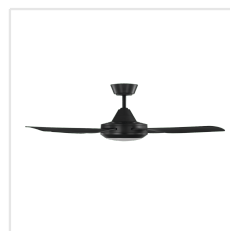

Contact | Support
eglo.com/en/eglo-worldwide