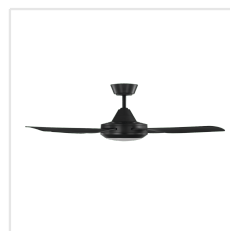

203623 BONDI

Contact | Support
eglo.com/en/eglo-worldwide

General Information

Material number	203623
EAN/UPC	9008606192052

Dimensions

Article Diameter (in mm/in)	1220
Article Height (in mm/in)	334
Height - ceiling to bottom of blade (in mm/in)	284
Canopy Diameter (in mm/in)	150

Fan

Motor Type	AC
Wattage	60
Operation Voltage	220-240V, 50Hz
Enclosure Colour	matte black
Enclosure Material	ABS, UV Resistant
Blade Colour (1)	black matt
Blade Material	ABS, UV Resistant
Number of blades	4
Blade Adjustment Angle	9, 5°
Suitable for slopes up to	15
Downrods optional	203631, 203632

Performance	1 (low)	2	3
Watts/Air Volume (1)	10	25	56
Turns per minute (1)	90	160	235
Air Movement m3/Hr (1)	4152	9809	13390

Illuminant

Illuminant type 1	LED
Illuminant 1	Inclusive
Lamp socket 1	LED
Light adaptable	No
Watt 1	20
Material-Number Illuminant 1	ET2887
Light colour 1	TRICOLOUR
Kelvin 1	3000 / 4000 / 5000
Lumen each Lamp socket / Light source 1	2100
Bulb-Dimmable	Yes