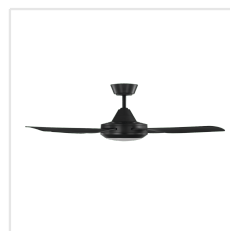

203623 BONDI

Contact | Support
eglo.com/en/eglo-worldwide

General Information

Material number	203623
EAN/UPC	9008606192052

Dimensions

Article Diameter (in mm/in)	1219
Article Height (in mm/in)	334
Height - ceiling to bottom of blade (in mm/in)	284
Canopy Diameter (in mm/in)	150

Fan

Motor Type	AC
Wattage	60
Operation Voltage	220-240V, 50Hz
Enclosure Colour	black matt
Enclosure Material	ABS, UV Resistant
Blade Colour (1)	black matt
Blade Material	ABS, UV Resistant
Number of blades	4
Blade Adjustment Angle	9, 5°
Suitable for slopes up to	15
Downrods optional	203631, 203632

Performance	1 (low)	2	3
Watts/Air Volume (1)	10	25	56
Turns per minute (1)	90	160	235
Air Movement m3/Hr (1)	4152	9809	13390

Illuminant

Illuminant type 1	LED
Illuminant 1	Inclusive
Lamp socket 1	LED
Light adaptable	No
Watt 1	20
Material-Number Illuminant 1	ET2887
Light colour 1	TRICOLOUR
Kelvin 1	3000 / 4000 / 5000
Lumen each Lamp socket / Light source 1	2100
Bulb-Dimmable	Yes