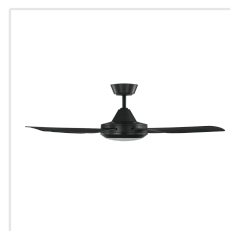

203623 BONDI

Contact | Support
eglo.com/en/eglo-worldwide

General Information

Material number	203623
EAN/UPC	9008606192052

Dimensions

Article Diameter (in mm/in)	1219
Article Height (in mm/in)	334
Height - ceiling to bottom of blade (in mm/in)	284
Canopy Diameter (in mm/in)	150

Fan

Motor Type	AC
Wattage	60
Operation Voltage	220-240V, 50Hz
Enclosure Colour	matte black
Enclosure Material	ABS, UV Resistant
Blade Colour (1)	black matt
Blade Material	ABS, UV Resistant
Number of blades	4
Blade Adjustment Angle	9, 5°
Suitable for slopes up to	15
Downrods optional	203631, 203632

Performance	1 (low)	2	3
Watts/Air Volume (1)	10	25	56
Turns per minute (1)	90	160	235
Air Movement m3/Hr (1)	4152	9809	13390

Illuminant

Illuminant type 1	LED
Illuminant 1	Inclusive
Lamp socket 1	LED
Light adaptable	No
Watt 1	20
Material-Number Illuminant 1	ET2887
Light colour 1	TRICOLOUR
Kelvin 1	3000 / 4000 / 5000
Lumen each Lamp socket / Light source 1	2100
Bulb-Dimmable	Yes