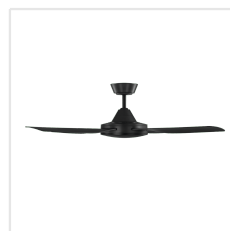

Contact | Support
eglo.com/en/eglo-worldwide