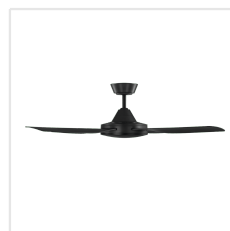

203621 BONDI

Contact | Support
eglo.com/en/eglo-worldwide

General Information

| | |
|-----------------|---------------|
| Material number | 203621 |
| EAN/UPC | 9008606192038 |

Dimensions

| | |
|--|------|
| Article Diameter (in mm/in) | 1219 |
| Article Height (in mm/in) | 316 |
| Height - ceiling to bottom of blade (in mm/in) | 284 |
| Canopy Diameter (in mm/in) | 150 |

Fan

| | |
|---------------------------|-------------------|
| Motor Type | AC |
| Wattage | 60 |
| Operation Voltage | 220-240V, 50Hz |
| Enclosure Colour | black matt |
| Enclosure Material | ABS, UV Resistant |
| Blade Colour (1) | black matt |
| Blade Material | ABS, UV Resistant |
| Number of blades | 4 |
| Blade Adjustment Angle | 9, 5° |
| Suitable for slopes up to | 15 |
| Downrods optional | 203631, 203632 |