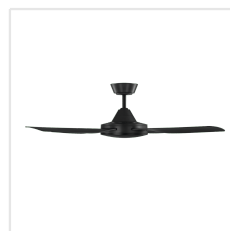

Contact | Support
eglo.com/en/eglo-worldwide

General Information

Material number	203621
EAN/UPC	9008606192038

Dimensions

Article Diameter (in mm/in)	1220
Article Height (in mm/in)	316
Height - ceiling to bottom of blade (in mm/in)	284
Canopy Diameter (in mm/in)	150

Fan

Motor Type	AC
Wattage	60
Operation Voltage	220-240V, 50Hz
Enclosure Colour	matte black
Enclosure Material	ABS, UV Resistant
Blade Colour (1)	black matt
Blade Material	ABS, UV Resistant
Number of blades	4
Blade Adjustment Angle	9, 5°
Suitable for slopes up to	15
Downrods optional	203631, 203632