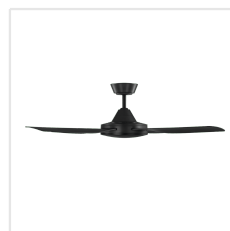

203621 BONDI

Contact | Support
eglo.com/en/eglo-worldwide

General Information

Material number	203621
EAN/UPC	9008606192038

Dimensions

Article Diameter (in mm/in)	1220
Article Height (in mm/in)	316
Height - ceiling to bottom of blade (in mm/in)	284
Canopy Diameter (in mm/in)	150

Fan

Motor Type	AC
Wattage	60
Operation Voltage	220-240V, 50Hz
Enclosure Colour	matte black
Enclosure Material	ABS, UV Resistant
Blade Colour (1)	black matt
Blade Material	ABS, UV Resistant
Number of blades	4
Blade Adjustment Angle	9, 5°
Suitable for slopes up to	15
Downrods optional	203631, 203632