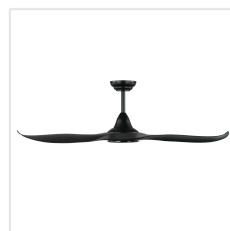

Contact | Support
eglo.com/en/eglo-worldwide