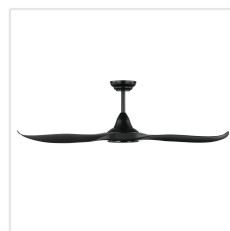

Contact | Support
eglo.com/en/eglo-worldwide

General Information

Material number	203372
EAN/UPC	9008606186679

Dimensions

Article Diameter (in mm/in)	1520
Article Height (in mm/in)	295
Height - ceiling to bottom of blade (in mm/in)	285
Canopy Diameter (in mm/in)	170

Fan

Motor Type	DC
Wattage	38
Operation Voltage	220-240V, 50Hz
Enclosure Colour	matte black
Enclosure Material	ABS, UV Resistant
Blade Colour (1)	black matt
Blade Material	ABS, UV Resistant
Number of blades	3
Blade Adjustment Angle	16°
Suitable for slopes up to	8
Downrods optional	202979, 202977