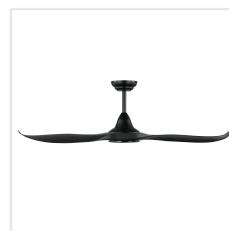

Contact | Support
eglo.com/en/eglo-worldwide

General Information

Material number	203372
EAN/UPC	9008606186679

Dimensions

Article Diameter (in mm/in)	1524
Article Height (in mm/in)	295
Height - ceiling to bottom of blade (in mm/in)	285
Canopy Diameter (in mm/in)	170

Fan

Motor Type	DC
Wattage	38
Operation Voltage	220-240V, 50Hz
Enclosure Colour	matte black
Enclosure Material	ABS, UV Resistant
Blade Colour (1)	black matt
Blade Material	ABS, UV Resistant
Number of blades	3
Blade Adjustment Angle	16°
Suitable for slopes up to	8
Downrods optional	202979, 202977