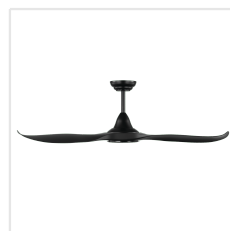

Contact | Support
eglo.com/en/eglo-worldwide