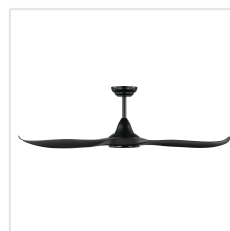

Contact | Support
eglo.com/en/eglo-worldwide

General Information

Material number	203369
EAN/UPC	9008606186655

Dimensions

Article Diameter (in mm/in)	1320
Article Height (in mm/in)	295
Height - ceiling to bottom of blade (in mm/in)	285
Canopy Diameter (in mm/in)	170

Fan

Motor Type	DC
Wattage	24
Operation Voltage	220-240V, 50Hz
Enclosure Colour	matte black
Enclosure Material	ABS, UV Resistant
Blade Colour (1)	black matt
Blade Material	ABS, UV Resistant
Number of blades	3
Blade Adjustment Angle	16°
Suitable for slopes up to	8
Downrods optional	202979, 202977