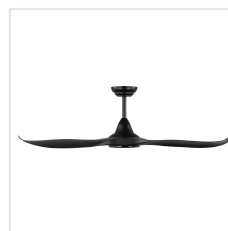

Contact | Support
eglo.com/en/eglo-worldwide

General Information

Material number	203369
EAN/UPC	9008606186655

Dimensions

Article Diameter (in mm/in)	1320
Article Height (in mm/in)	295
Height - ceiling to bottom of blade (in mm/in)	285
Canopy Diameter (in mm/in)	170

Fan

Motor Type	DC
Wattage	24
Operation Voltage	220-240V, 50Hz
Enclosure Colour	matte black
Enclosure Material	ABS, UV Resistant
Blade Colour (1)	black matt
Blade Material	ABS, UV Resistant
Number of blades	3
Blade Adjustment Angle	16°
Suitable for slopes up to	8
Downrods optional	202979, 202977