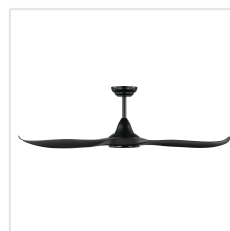

Contact | Support
eglo.com/en/eglo-worldwide