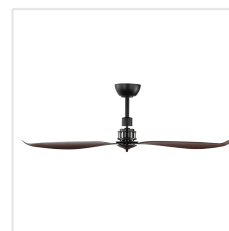

202975 COMPORTA

Contact | Support
eglo.com/en/eglo-worldwide

General Information

Material number	202975
EAN/UPC	9008606182480

Dimensions

Article Diameter (in mm/in)	1320
Article Height (in mm/in)	349
Height - ceiling to bottom of blade (in mm/in)	313
Canopy Diameter (in mm/in)	168

Fan

Motor Type	DC
Wattage	32
Operation Voltage	220-240V, 50Hz
Enclosure Colour	matte black
Blade Colour (1)	red brown wood optics
Blade Material	ABS
Number of blades	3
Blade Adjustment Angle	14°
Suitable for slopes up to	13
Downrods optional	202979, 202977