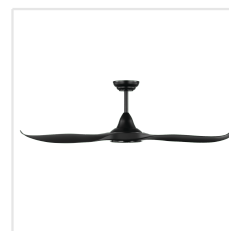

Contact | Support
eglo.com/en/eglo-worldwide

General Information

Material number	202972
EAN/UPC	9008606185184

Dimensions

Article Diameter (in mm/in)	1520
Article Height (in mm/in)	295
Height - ceiling to bottom of blade (in mm/in)	285
Canopy Diameter (in mm/in)	170

Fan

Motor Type	DC
Wattage	38
Operation Voltage	220-240V, 50Hz
Enclosure Colour	matte black
Enclosure Material	ABS, UV Resistant
Blade Colour (1)	black matt
Blade Material	ABS, UV Resistant
Number of blades	3
Blade Adjustment Angle	16°
Suitable for slopes up to	8
Downrods optional	202979, 202977