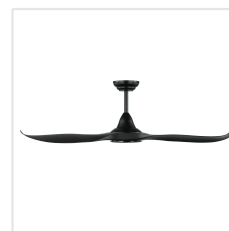

Contact | Support
eglo.com/en/eglo-worldwide

General Information

Material number	202972
EAN/UPC	9008606185184

Dimensions

Article Diameter (in mm/in)	1524
Article Height (in mm/in)	295
Height - ceiling to bottom of blade (in mm/in)	285
Canopy Diameter (in mm/in)	170

Fan

Motor Type	DC
Wattage	38
Operation Voltage	220-240V, 50Hz
Enclosure Colour	black matt
Enclosure Material	ABS, UV Resistant
Blade Colour (1)	black matt
Blade Material	ABS, UV Resistant
Number of blades	3
Blade Adjustment Angle	16°
Suitable for slopes up to	8
Downrods optional	202979, 202977