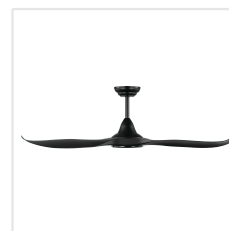

Contact | Support
eglo.com/en/eglo-worldwide