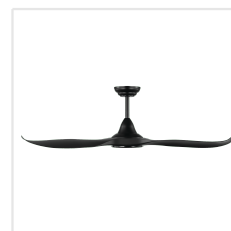

Contact | Support
eglo.com/en/eglo-worldwide

General Information

Material number	202969
EAN/UPC	9008606185160

Dimensions

Article Diameter (in mm/in)	1321
Article Height (in mm/in)	295
Height - ceiling to bottom of blade (in mm/in)	285
Canopy Diameter (in mm/in)	170

Fan

Motor Type	DC
Wattage	24
Operation Voltage	220-240V, 50Hz
Enclosure Colour	matte black
Enclosure Material	ABS, UV Resistant
Blade Colour (1)	black matt
Blade Material	ABS, UV Resistant
Number of blades	3
Blade Adjustment Angle	16°
Suitable for slopes up to	8
Downrods optional	202979, 202977