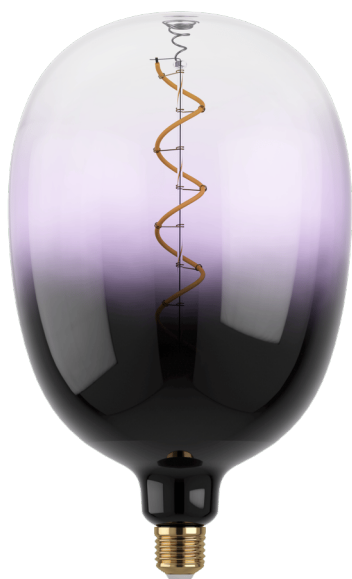

12554 LM_LED_E27 - V1

EGLO Leuchten GmbH, Heiligkreuz 22, 6136 Pill, AT

General Information

Trade mark	EGLO
Material number	12554
Type	lightbulb
Light colour Complete	WARM WHITE
Illuminant Type (1)	E27-LED-T180
EAN/UPC	9002759125547

Dimensions

Article Diameter (in mm/in)	180
Article Length (in mm/in)	295

Technical Information

Equivalent power (W)	10
Nominal Lifetime (in h)	25,000
Lighting Technology	LED
Lamp cap (Socket)	E27
Connected light source	No
Rated useful lumen	85
Color temperature (K)	1800
Nominal wattage (W)	4
Chromaticity coordinates x (1)	0,557
Chromaticity coordinates y (1)	0,4194
Color rendering index (CRI)	80
R9	27
Lamp survival factor @3000h	> = 90 %
Lumen maintenance factor @3000h % in decimal number	0,96
Flicker Metric / Pst LM	1
Stroboscopic Effect Metric / SVM	0,4

12554

LM_LED_E27 - V1

								
E27	1800K	25000 h		220-2 40V,5 0/60H z	220-2 40V,5 0/60H z		80	