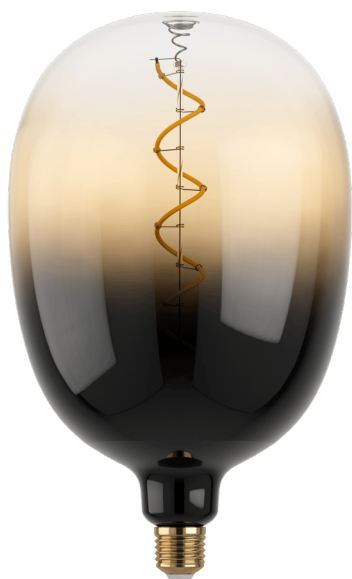

12553 LM_LED_E27 - V1

General Information

Material number	12553
Type	lightbulb
Product segment	illuminant
Theme	sonstige / nicht zuordenbar

Dimensions

Article Length (in mm/in)	295
Article Diameter (in mm/in)	180
Net Weight (in kg)	0.25

Material & Colour

Glass/Shade Material	glass
Glass/Shade Colour	black-brown-transparent

Functionality

Switch Type	without switch
Function	not suitable as main light source
Battery	No

12553

LM_LED_E27 - V1

Technical Information

12553 LM_LED_E27 - V1

								
E27	1700K warm WHITE	25000 h		220-2 40V,5 0/60H z	220-2 40V,5 0/60H z		80	