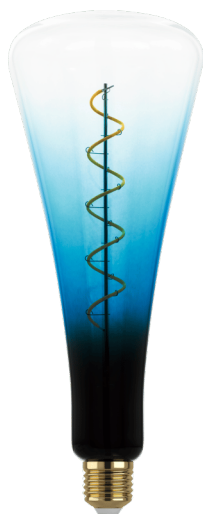

12274 LM_LED_E27 - V1

EGLO Leuchten GmbH, Heiligkreuz 22, 6136 Pill, AT

General Information

Trade mark	EGLO
Material number	12274
Type	lightbulb
EAN/UPC	9002759122744

Dimensions

Article Diameter (in mm/in)	110
Article Length (in mm/in)	280

Light Information

Rated useful lumen	120
Beam angle (°) - at measurement	360
Color temperature (K)	2000
Color rendering index (CRI)	80
Mains light source	1
Chromaticity coordinates x (1)	0,5374
Illuminant form 1	T110

Technical Information

Equivalent power (W)	12
item-number LED-board 1	12274
Lighting Technology	LED
Lamp cap (Socket)	E27
Energy consumption (kWh/1000h)	4
Rated useful lumen	120
Beam angle (°) - at measurement	360
Color temperature (K)	2000
Nominal wattage (W)	4
Chromaticity coordinates x (1)	0,5374
Chromaticity coordinates y (1)	0,4204
Color rendering index (CRI)	80
Lamp survival factor @3000h	> = 90 %
Lumen maintenance factor @3000h % in decimal number	0,93