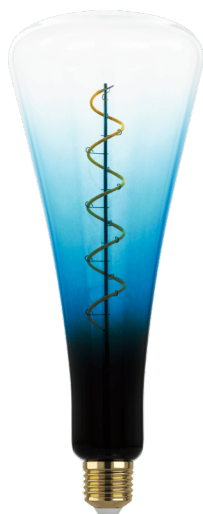

12274 LM_LED_E27 - V1

General Information

Material number	12274
Type	lightbulb
Product segment	illuminant
Theme	sonstige / nicht zuordenbar

Dimensions

Article Length (in mm/in)	280
Article Diameter (in mm/in)	110
Net Weight (in kg)	0.12

Material & Colour

Glass/Shade Material	glass
Glass/Shade Colour	black-blue-transparent

Functionality

Switch Type	without switch
Function	not suitable as main light source
Battery	No

12274

LM_LED_E27 - V1

Technical Information