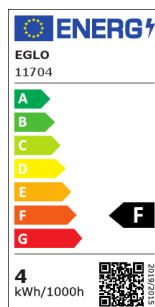

11704 LM_LED_E14 - V1

COMMISSION DELEGATED REGULATION (EU) 2019/2015
with regard to energy labelling of light sources

EGLO Leuchten GmbH, Heiligkreuz 22, 6136 Pill, AT

General Information

Material number	11704
Type	lightbulb
Light colour 1	WARM WHITE
Illuminant type 1	LED
EAN/UPC	9002759117047
Energy efficiency class (EEI)	F
Lamp socket 1	E14

Dimensions

Article Diameter (in mm/in)	35
Article Length (in mm/in)	98

Light Information

Colour Tolerance (LED, SDCM)	<6
Illuminant form 1	C35

Technical Information

Lamp Power Factor	0.9
Nominal Current (in mA)	17
Nominal Lifetime (in h)	25,000
Rated Lamp Power (0,1W precision)	3,5
Rated Lifetime (in h)	25,000