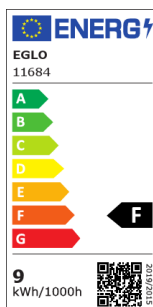

# 11684 LM\_LED\_E27 - V1

COMMISSION DELEGATED REGULATION (EU) 2019/2015  
with regard to energy labelling of light sources

EGLO Leuchten GmbH, Heiligkreuz 22, 6136 Pill, AT

## General Information

Material number	11684
Type	lightbulb
Light colour 1	WARM WHITE
Illuminant type 1	LED
EAN/UPC	9002759116842
Energy efficiency class (EEI)	F
Lamp socket 1	E27

## Dimensions

Article Diameter (in mm/in)	60
Article Length (in mm/in)	118

## Technical Information

Lamp Power Factor	0.5
Nominal Current (in mA)	76
Nominal Lifetime (in h)	25,000
Rated Lamp Power (0,1W precision)	9
Rated Lifetime (in h)	25,000