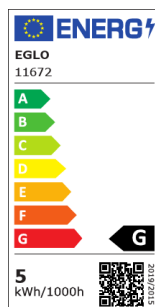

11672 LM_LED_E14 - V1

COMMISSION DELEGATED REGULATION (EU) 2019/2015
with regard to energy labelling of light sources

EGLO Leuchten GmbH, Heiligkreuz 22, 6136 Pill, AT

General Information

Material number	11672
Type	lightbulb
Light colour 1	RGB+TW
Illuminant type 1	LED
EAN/UPC	9002759116729
Energy efficiency class (EEI)	G
Lamp socket 1	E14

Dimensions

Article Diameter (in mm/in)	50
Article Length (in mm/in)	90

Light Information

Colour Tolerance (LED, SDCM)	<6
Illuminant form 1	P50

Technical Information

Lamp Power Factor	0.5
Nominal Current (in mA)	41
Nominal Lifetime (in h)	25,000
Rated Lamp Power (0,1W precision)	5
Rated Lifetime (in h)	25,000