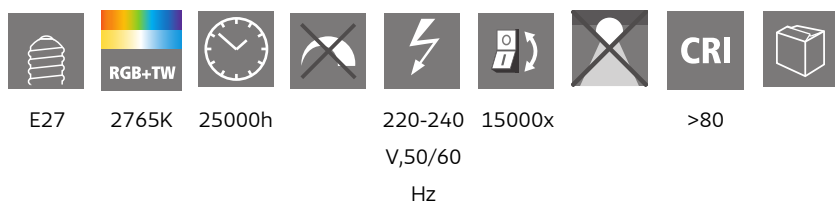

Lamp Power Factor	0.5
Nominal Current (in mA)	98
Nominal Lifetime (in h)	25000
Rated Lamp Power (0,1W precision)	13
Rated Lifetime (in h)	25,000

Switch information

Function	control via APP + remote control BLE, CCT, RGB
Starting Time	<0,5 sec
Warm-Up Time up to 60%	< 1 sec
Switching Cycles	15000

Technical changes reserved