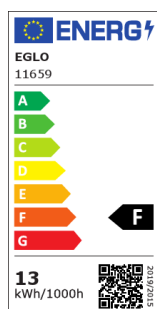

11659 EGLO CONNECT - V4

COMMISSION DELEGATED REGULATION (EU) 2019/2015
with regard to energy labelling of light sources

EGLO Leuchten GmbH, Heiligkreuz 22, 6136 Pill, AT

General Information

Material number	11659
Type	lightbulb
Light colour 1	RGB+TW
Illuminant type 1	LED
EAN/UPC	9002759116590
Energy efficiency class (EEI)	F
Lamp socket 1	E27

Dimensions

Article Diameter (in mm/in)	95
Article Length (in mm/in)	136

Light Information

Colour Tolerance (LED, SDCM)	<6
Illuminant form 1	G95

Technical Information

Lamp Power Factor	0.5
Nominal Current (in mA)	98
Nominal Lifetime (in h)	25,000
Rated Lamp Power (0,1W precision)	13
Rated Lifetime (in h)	25,000