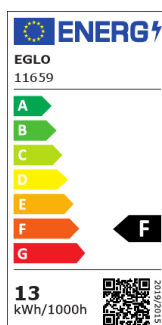

11659

EGLO CONNECT

COMMISSION DELEGATED REGULATION (EU) 2019/2015 with regard to energy labelling of light sources
EGLO Leuchten GmbH, Heiligkreuz 22, 6136 Pill, AT

General Information

Material number	11659
Type	lightbulb
Light colour 1	RGB+TW
Illuminant type 1	LED-RGBTW
EAN/UPC	9002759116590
Energy efficiency class (EEI)	F
Lamp socket 1	E27

Dimensions

Article Diameter (in mm/in)	95
Article Length (in mm/in)	136

Light Information

Colour Tolerance (LED, SDCM)	<6
Illuminant form 1	G95

Technical Information

Lamp Power Factor	0.5
Nominal Current (in mA)	98
Nominal Lifetime (in h)	25000
Rated Lamp Power (0,1W precision)	13
Rated Lifetime (in h)	25,000