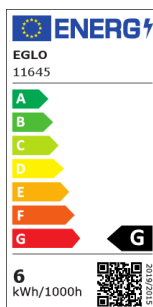

11645 LM_LED_E14 - V2

COMMISSION DELEGATED REGULATION (EU) 2019/2015
with regard to energy labelling of light sources

EGLO Leuchten GmbH, Heiligkreuz 22, 6136 Pill, AT

General Information

Material number	11645
Type	lightbulb
Light colour 1	WARM WHITE
Illuminant type 1	LED
EAN/UPC	9002759116453
Energy efficiency class (EEI)	F
Lamp socket 1	E14

Dimensions

Article Diameter (in mm/in)	37
Article Length (in mm/in)	100

Light Information

Colour Tolerance (LED, SDCM)	<6
Illuminant form 1	C37

Technical Information

Lamp Power Factor	0.8
Nominal Current (in mA)	30
Nominal Lifetime (in h)	25,000
Rated Lamp Power (0,1W precision)	5,5
Rated Lifetime (in h)	25,000