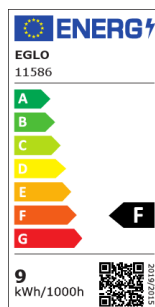

# 11586 EGLO CONNECT - V4

COMMISSION DELEGATED REGULATION (EU) 2019/2015  
with regard to energy labelling of light sources

EGLO Leuchten GmbH, Heiligkreuz 22, 6136 Pill, AT

## General Information

Material number	11586
Type	lightbulb
Light colour 1	RGB+TW
Illuminant type 1	LED
EAN/UPC	9002759115869
Energy efficiency class (EEI)	F
Lamp socket 1	E27

## Dimensions

Article Diameter (in mm/in)	60
Article Length (in mm/in)	118