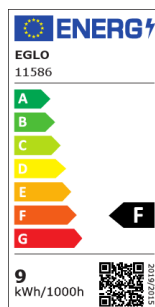

# 11586 EGLO CONNECT - V4

COMMISSION DELEGATED REGULATION (EU) 2019/2015  
with regard to energy labelling of light sources

EGLO Leuchten GmbH, Heiligkreuz 22, 6136 Pill, AT

## General Information

Material number	11586
Type	lightbulb
Light colour 1	RGB+TW
Illuminant type 1	LED
EAN/UPC	9002759115869
Energy efficiency class (EEI)	F
Lamp socket 1	E27

## Dimensions

Article Diameter (in mm/in)	60
Article Length (in mm/in)	118

## Technical Information

Lamp Power Factor	0.5
Nominal Current (in mA)	76
Nominal Lifetime (in h)	25,000
Rated Lamp Power (0,1W precision)	9
Rated Lifetime (in h)	25,000