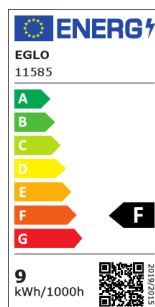

# 11585 EGLO CONNECT - V4

COMMISSION DELEGATED REGULATION (EU) 2019/2015  
with regard to energy labelling of light sources

EGLO Leuchten GmbH, Heiligkreuz 22, 6136 Pill, AT

## General Information

Material number	11585
Type	lightbulb
Light colour 1	RGB+TW
Illuminant type 1	LED
EAN/UPC	9002759115852
Energy efficiency class (EEI)	F
Lamp socket 1	E27

## Dimensions

Article Diameter (in mm/in)	60
Article Length (in mm/in)	118