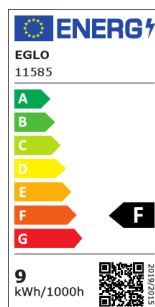

11585 EGLO CONNECT - V4

COMMISSION DELEGATED REGULATION (EU) 2019/2015
with regard to energy labelling of light sources

EGLO Leuchten GmbH, Heiligkreuz 22, 6136 Pill, AT

General Information

Material number	11585
Type	lightbulb
Light colour 1	RGB+TW
Illuminant type 1	LED
EAN/UPC	9002759115852
Energy efficiency class (EEI)	F
Lamp socket 1	E27

Dimensions

Article Diameter (in mm/in)	60
Article Length (in mm/in)	118

Light Information

Colour Tolerance (LED, SDCM)	<6
Illuminant form 1	A60

Technical Information

Lamp Power Factor	0.5
Nominal Current (in mA)	76
Nominal Lifetime (in h)	25,000
Rated Lamp Power (0,1W precision)	9
Rated Lifetime (in h)	25,000