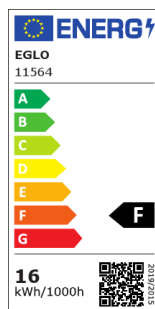

11564 LM_LED_E27 - V2

COMMISSION DELEGATED REGULATION (EU) 2019/2015
with regard to energy labelling of light sources

EGLO Leuchten GmbH, Heiligkreuz 22, 6136 Pill, AT

General Information

Material number	11564
Type	lightbulb
Light colour 1	WHITE
Illuminant type 1	LED
EAN/UPC	9002759115647
Energy efficiency class (EEI)	F
Lamp socket 1	E27

Dimensions

Article Diameter (in mm/in)	65
Article Length (in mm/in)	134

Light Information

Colour Tolerance (LED, SDCM)	<6
Illuminant form 1	A65

11564

LM_LED_E27 - V2

Technical Information

Lamp Power Factor	0.5
Nominal Current (in mA)	125
Nominal Lifetime (in h)	20,000
Rated Lamp Power (0,1W precision)	16
Rated Lifetime (in h)	20,000