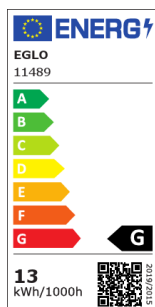

## LM\_LED\_E27 - V2

COMMISSION DELEGATED REGULATION (EU) 2019/2015  
with regard to energy labelling of light sources

EGLO Leuchten GmbH, Heiligkreuz 22, 6136 Pill, AT

### General Information

Material number	11489
Type	lightbulb
Light colour 1	WHITE
Illuminant type 1	LED
EAN/UPC	9002759114893
Energy efficiency class (EEI)	F
Lamp socket 1	E27

### Dimensions

Article Diameter (in mm/in)	90
Article Length (in mm/in)	127

## Technical Information

Lamp Power Factor	0.5
Nominal Current (in mA)	110
Nominal Lifetime (in h)	15,000
Rated Lamp Power (0,1W precision)	13
Rated Lifetime (in h)	15,000