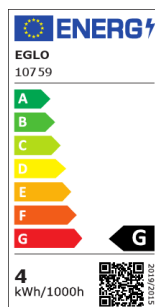

10759 LM_LED_E14 - V1

COMMISSION DELEGATED REGULATION (EU) 2019/2015
with regard to energy labelling of light sources

EGLO Leuchten GmbH, Heiligkreuz 22, 6136 Pill, AT

General Information

Material number	10759
Type	lightbulb
Light colour 1	WHITE
Illuminant type 1	LED
EAN/UPC	9002759107598
Energy efficiency class (EEI)	G
Lamp socket 1	E14

Dimensions

Article Diameter (in mm/in)	45
Article Length (in mm/in)	79

Light Information

Colour Tolerance (LED, SDCM)	<6
Illuminant form 1	P45

Technical Information

Lamp Power Factor	0.4
Nominal Current (in mA)	37
Nominal Lifetime (in h)	15,000
Rated Lamp Power (0,1W precision)	3,9
Rated Lifetime (in h)	15,000