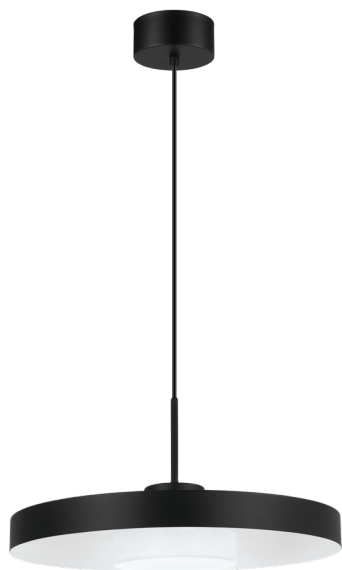

98165A

ALPICELLA

General Information

Material number	98165A
Type	pendant light
Product segment	Indoor
Theme	sonstige / nicht zuordenbar

Dimensions

Article Height (in mm/in)	2100
Article Diameter (in mm/in)	400
Net Weight (in kg)	1.91

Material & Colour

Enclosure Material	steel
Enclosure Colour	black
Glass/Shade Material	plastic
Glass/Shade Colour	satin finish

Functionality

Switch Type	without switch
Battery	No

Technical Information

Mains Voltage	120V,60Hz (A)
Operation Voltage	30-32 Vdc
Dimmable	Yes
Certificate	ETL/CE
Watt 1	25,4

Illuminant 1

Number of Lamp socket / Light source 1	1
Lamp socket 1	LED
Illuminant type 1	LED
Illuminant 1	Inclusive
Lumen each Lamp socket / Light source 1	2431
Kelvin 1	3000
Light colour 1	WARM WHITE
Dimmable	Yes