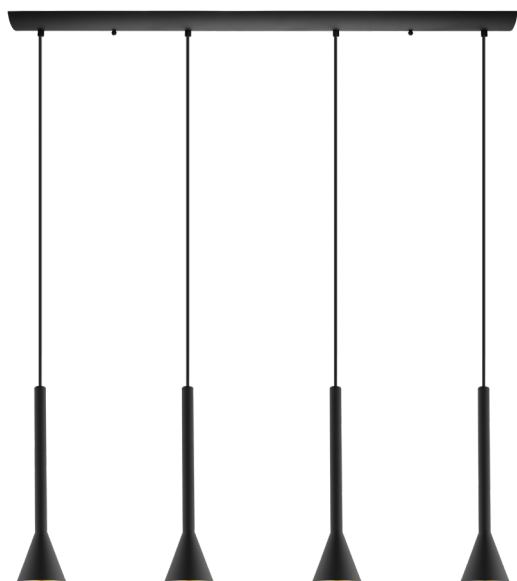

97605A CORTADERAS

General Information

| | |
|-----------------|-----------------------------|
| Material number | 97605A |
| Type | pendant light |
| Product segment | Indoor |
| Theme | sonstige / nicht zuordenbar |

Dimensions

| | |
|---------------------------|------|
| Article Height (in mm/in) | 2229 |
| Article Width (in mm/in) | 110 |
| Article Length (in mm/in) | 1010 |
| Net Weight (in kg) | 3.66 |
| Canopy Length (in mm/in) | 1010 |
| Canopy Width (in mm/in) | 110 |
| Canopy Height (in mm/in) | 30 |

Material & Colour

| | |
|--------------------|-------------|
| Enclosure Material | steel |
| Enclosure Colour | black, gold |
| Cable Colour | black |

Functionality

| | |
|-------------|----------------|
| Switch Type | without switch |
| Battery | No |