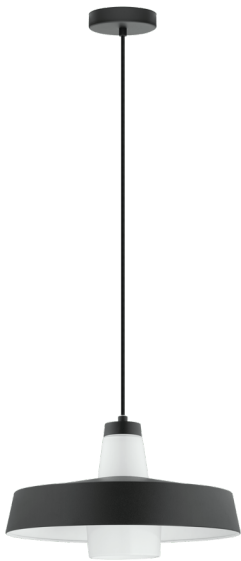

96803A TABANERA

General Information

Material number	96803A
Type	pendant light
Product segment	Indoor
Theme	sonstige / nicht zuordenbar

Dimensions

Article Height (in mm)	1830
Article Diameter (in mm)	365
Net Weight (in kg)	1.7
Canopy Height (in mm)	25
Canopy Diameter (in mm)	115

Material & Colour

Enclosure Material	steel
Enclosure Colour	black, white
Cable Colour	black
Glass/Shade Material	glass
Glass/Shade Colour	white

Functionality

Switch Type	without switch
Battery	No

Technical Information