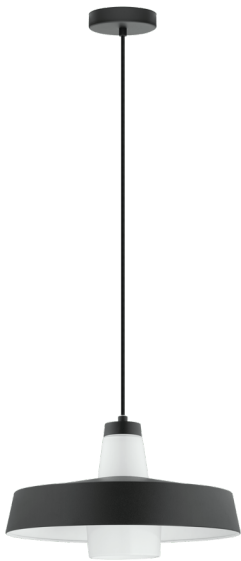

96803A TABANERA

General Information

Material number	96803A
Type	pendant light
Product segment	Indoor
Theme	sonstige / nicht zuordenbar

Dimensions

Article Height (in mm/in)	1830
Article Diameter (in mm/in)	365
Net Weight (in kg)	1.7
Canopy Height (in mm/in)	25
Canopy Diameter (in mm/in)	115

Material & Colour

Enclosure Material	steel
Enclosure Colour	black, white
Cable Colour	black
Glass/Shade Material	glass
Glass/Shade Colour	white

Functionality

Switch Type	without switch
Battery	No

Technical Information