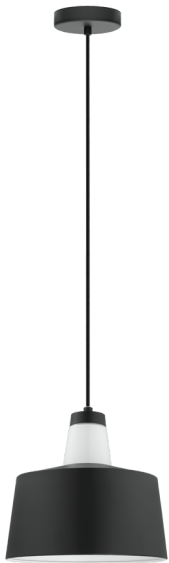

96802A TABANERA

General Information

Material number	96802A
Type	pendant light
Product segment	Indoor
Theme	sonstige / nicht zuordenbar

Dimensions

Article Height (in mm/in)	1830
Article Diameter (in mm/in)	260
Net Weight (in kg)	1.71
Canopy Height (in mm/in)	25
Canopy Diameter (in mm/in)	115

Material & Colour

Enclosure Material	steel
Enclosure Colour	black, white
Cable Colour	black
Glass/Shade Material	glass
Glass/Shade Colour	white

Functionality

Switch Type	without switch
Battery	No

Technical Information