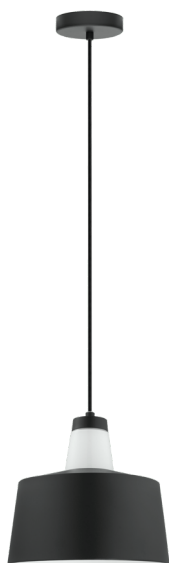

# 96802A TABANERA

## General Information

Material number	96802A
Type	pendant light
Product segment	Indoor
Theme	sonstige / nicht zuordenbar

## Dimensions

Article Height (in mm/in)	1830
Article Diameter (in mm/in)	260
Net Weight (in kg)	1.71
Canopy Height (in mm/in)	25
Canopy Diameter (in mm/in)	115

## Material & Colour

Enclosure Material	steel
Enclosure Colour	black, white
Cable Colour	black
Glass/Shade Material	glass
Glass/Shade Colour	white