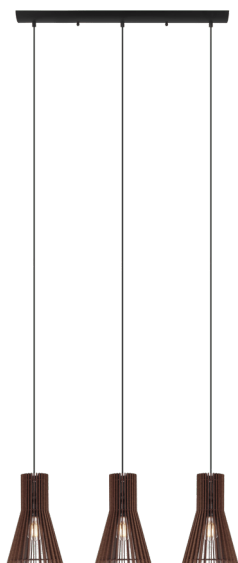

96702A ATENZA

General Information

Material number	96702A
Type	pendant light
Product segment	Indoor
Theme	Lamellenleuchten

Dimensions

Article Height (in mm/in)	1830
Article Width (in mm/in)	190
Article Length (in mm/in)	790
Net Weight (in kg)	3.18
Canopy Length (in mm/in)	710
Canopy Width (in mm/in)	110
Canopy Height (in mm/in)	30

Material & Colour

Enclosure Material	steel
Enclosure Colour	black
Cable Colour	black
Glass/Shade Material	wood
Glass/Shade Colour	brown

Functionality

Switch Type	without switch
Battery	No

Technical Information