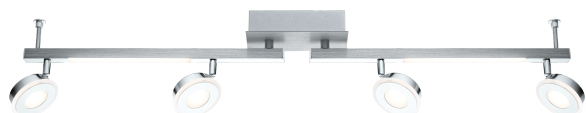

# 95999A CARDILLIO

## General Information

Material number	95999A
Type	spot
Product segment	Indoor
Theme	sonstige / nicht zuordenbar

## Material & Colour

Enclosure Material	aluminium, steel
Enclosure Colour	aluminium, chrome
Glass/Shade Material	plastic
Glass/Shade Colour	satin finish