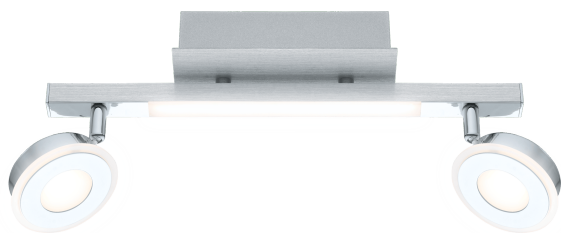

# 95997A CARDILLIO

## General Information

Material number	95997A
Type	spot
Product segment	Indoor
Theme	sonstige / nicht zuordenbar

## Material & Colour

Enclosure Material	aluminium, steel
Enclosure Colour	aluminium, chrome
Glass/Shade Material	plastic
Glass/Shade Colour	satin finish