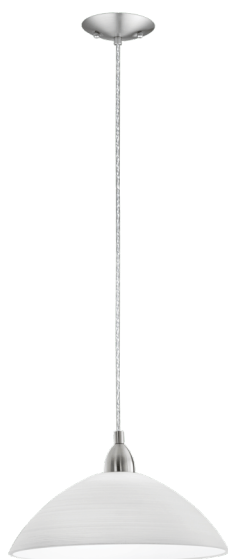

88491A LORD 3

General Information

Material number	88491A
Type	pendant light
Product segment	Indoor
Theme	sonstige / nicht zuordenbar

Dimensions

Article Height (in mm/in)	1500
Article Diameter (in mm/in)	360
Net Weight (in kg)	1.85

Technical Information

Watt 1	100
--------	-----

Illuminant 1

Illuminant type 1	AGL
Illuminant 1	Exclusive
Lamp socket 1	E26