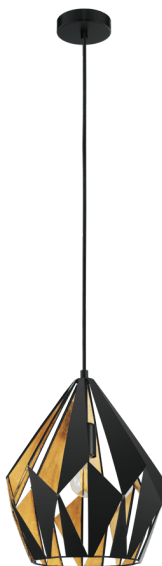

# 49931A

### General Information

Material number	49931A
Type	pendant light
Product segment	Indoor
Theme	Vintage

### Dimensions

Article Height (in mm/in)	1100
Article Diameter (in mm/in)	310
Net Weight (in kg)	1.62

### Material & Colour

Enclosure Material	steel
Enclosure Colour	black, gold