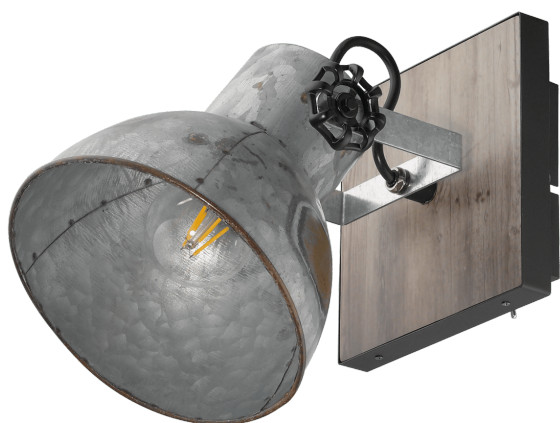

49648A

BARNSTAPLE

General Information

Material number	49648A
Type	spot
Product segment	Indoor
Theme	Vintage

Dimensions

Article Width (in mm/in)	160
Article Length (in mm/in)	160
Net Weight (in kg)	1.26

Material & Colour

Enclosure Material	wood, steel
Enclosure Colour	brown-patina, black
Glass/Shade Material	steel
Glass/Shade Colour	distressed zinc

Functionality

Switch Type	without switch
Battery	No

Technical Information

Watt 1	40
--------	----

49648A BARNSTAPLE

Illuminant 1

Illuminant type 1	AGL
Illuminant 1	Exclusive
Lamp socket 1	E26

Technical changes reserved

2/2

Contact | Support
eglo.com/en/eglo-worldwide