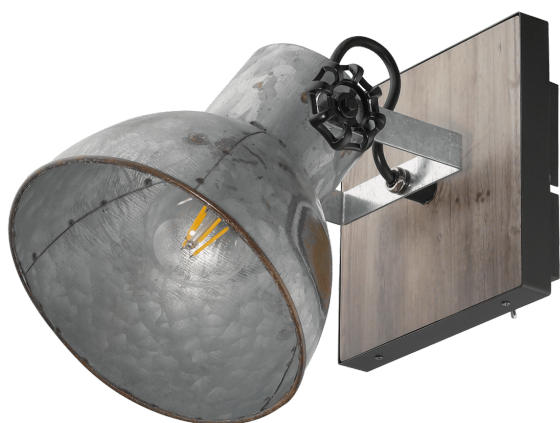

### General Information

Material number	49648A
Type	spot
Product segment	Indoor
Theme	Vintage

### Material & Colour

Enclosure Material	wood, steel
Enclosure Colour	brown-patina, black
Glass/Shade Material	steel
Glass/Shade Colour	distressed zinc