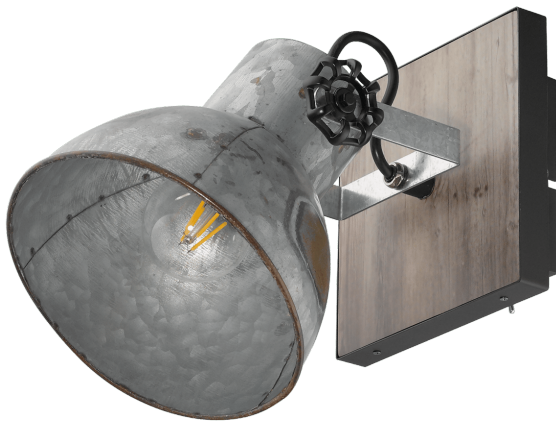

49648A

BARNSTAPLE

General Information

Material number	49648A
Type	spot
Product segment	Indoor
Theme	Vintage

Dimensions

Article Width (in mm/in)	160
Article Length (in mm/in)	160
Net Weight (in kg)	1.26

Material & Colour

Enclosure Material	wood, steel
Enclosure Colour	brown-patina, black
Glass/Shade Material	steel
Glass/Shade Colour	distressed zinc

Functionality

Switch Type	without switch
Battery	No

Technical Information

Watt 1	40
--------	----

49648A BARNSTAPLE

Illuminant 1

Illuminant type 1	AGL
Illuminant 1	Exclusive
Lamp socket 1	E26

Technical changes reserved

2/2

Contact | Support
eglo.com/en/eglo-worldwide