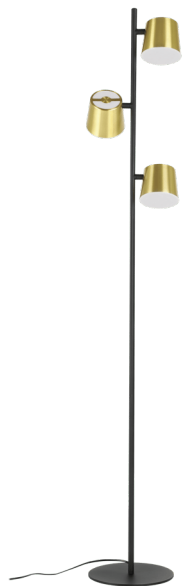

39987A ALTMIRA

General Information

Material number	39987A
Type	floor light
Product segment	Indoor
Theme	Stars of Light (Crystal & Desi

Dimensions

Article Height (in mm/in)	1585
Article Width (in mm/in)	240
Article Length (in mm/in)	265
Net Weight (in kg)	3.25
Base Diameter (in mm/in)	240

Material & Colour

Enclosure Material	steel
Enclosure Colour	black, brass
Cable Colour	black
Glass/Shade Material	plastic
Glass/Shade Colour	white

Functionality

Switch Type	foot-switch
Battery	No

Technical Information

Mains Voltage	120V,60Hz (A)
Operation Voltage	120V
Certificate	ETL/CE
Watt 1	5,3

Illuminant 1

Number of Lamp socket / Light source 1 3

Lamp socket 1	GU10
Illuminant type 1	LED
Illuminant 1	Inclusive
Lumen each Lamp socket / Light source 1	450
Kelvin 1	3000
Light colour 1	WARM WHITE
Illuminant form 1	GU10