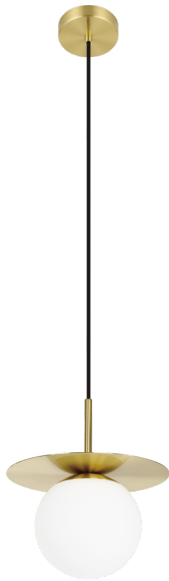

39952A ARENALES

General Information

Material number	39952A
Type	pendant light
Product segment	Indoor
Theme	Crystal & Design

Dimensions

Article Height (in mm/in)	2180
Article Diameter (in mm/in)	275
Net Weight (in kg)	1.19

Material & Colour

Enclosure Material	steel
Enclosure Colour	brushed brass
Glass/Shade Material	matte-opal glass
Glass/Shade Colour	white

Functionality

Switch Type	without switch
Battery	No

Technical Information