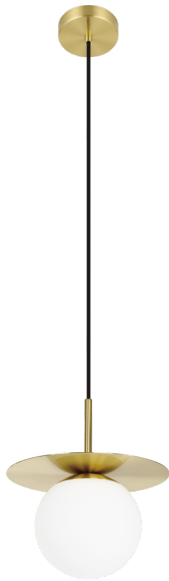

# 39952A ARENALES

## General Information

Material number	39952A
Type	pendant light
Product segment	Indoor
Theme	Crystal & Design

## Dimensions

Article Height (in mm/in)	2180
Article Diameter (in mm/in)	275
Net Weight (in kg)	1.19

## Material & Colour

Enclosure Material	steel
Enclosure Colour	brushed brass
Glass/Shade Material	matte-opal glass
Glass/Shade Colour	white