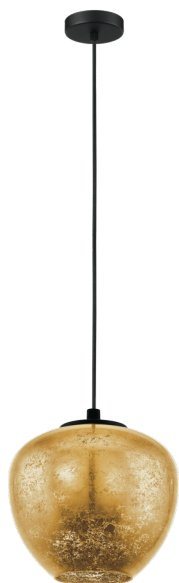

39597A PRIORAT

General Information

Material number	39597A
Type	pendant light
Product segment	Indoor
Theme	Crystal & Design

Dimensions

Article Height (in mm/in)	1500
Article Diameter (in mm/in)	290
Net Weight (in kg)	1.34

Material & Colour

Enclosure Material	steel
Enclosure Colour	black
Cable Colour	textil-cable black
Glass/Shade Material	glass
Glass/Shade Colour	gold-coloured, brown

Functionality

Switch Type	without switch
Battery	No

Technical Information

max. Wattage (1)	1X40W
------------------	-------

39597A PRIORAT

Illuminant 1

Illuminant Type (1)	E26
Illuminant incl. (1)	Exclusive
Socket Type (1)	E26

Technical changes reserved

2/2

Contact | Support
eglo.com/en/eglo-worldwide