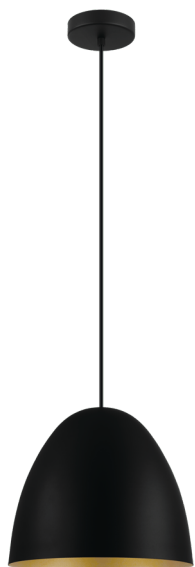

# 204315A SARABIA 1

## General Information

Material number	204315A
Type	pendant light
Product segment	Indoor
Theme	sonstige / nicht zuordenbar

## Dimensions

Article Height (in mm/in)	2107
Article Diameter (in mm/in)	275
Net Weight (in kg)	1.24

## Material & Colour

Enclosure Material	steel
Enclosure Colour	black, gold
Cable Colour	black