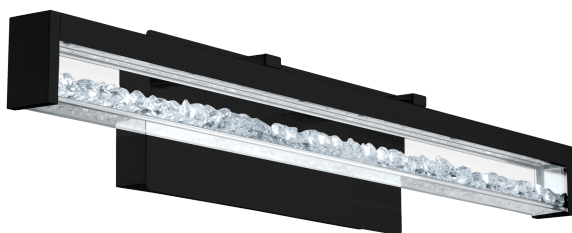

204257A CARDITO 2

General Information

Material number	204257A
Type	wall light
Product segment	Indoor
Theme	sonstige / nicht zuordenbar

Dimensions

Article Height (in mm/in)	125
Article Width (in mm/in)	700
Net Weight (in kg)	2.98
Canopy Length (in mm/in)	320
Canopy Width (in mm/in)	110
Canopy Height (in mm/in)	40
Article Overhang (in mm/in)	111

Material & Colour

Enclosure Material	aluminium, steel
Enclosure Colour	black
Glass/Shade Material	glass, brilliant glass
Glass/Shade Colour	clear

Functionality

Switch Type	without switch
Battery	No

Technical Information