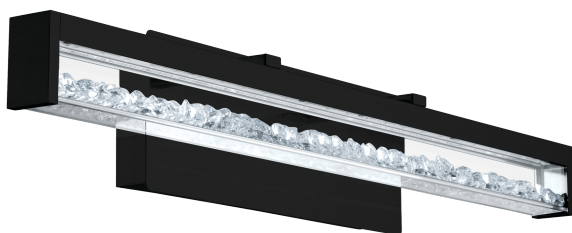

# 204257A CARDITO 2

## General Information

Material number	204257A
Type	wall light
Product segment	Indoor
Theme	sonstige / nicht zuordenbar

## Material & Colour

Enclosure Material	aluminium, steel
Enclosure Colour	black
Glass/Shade Material	glass, brilliant glass
Glass/Shade Colour	clear