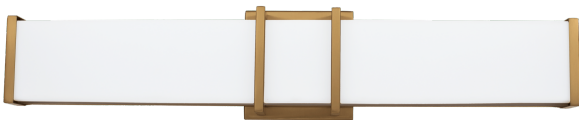

204126A TOMERO

General Information

Material number	204126A
Type	wall light
Product segment	Indoor
Theme	Bath

Dimensions

Article Height (in mm/in)	121
Article Width (in mm/in)	603
Net Weight (in kg)	1.7
Canopy Length (in mm/in)	120
Canopy Width (in mm/in)	120
Canopy Height (in mm/in)	22
Article Overhang (in mm/in)	83

Material & Colour

Enclosure Material	plastic
Enclosure Colour	brushed gold
Glass/Shade Material	plastic
Glass/Shade Colour	white

Functionality

Switch Type	without switch
Battery	No

Technical Information

Mains Voltage	110V,50/60Hz
Operation Voltage	110V,50/60Hz
Dimmable	Yes
Watt 1	26

Illuminant 1

Number of Lamp socket / Light source 1	1
Lamp socket 1	LED
Illuminant type 1	LED
Illuminant 1	Inclusive
Lumen each Lamp socket / Light source 1	1600
Kelvin 1	3000
Light colour 1	WARM WHITE
Dimmable	Yes