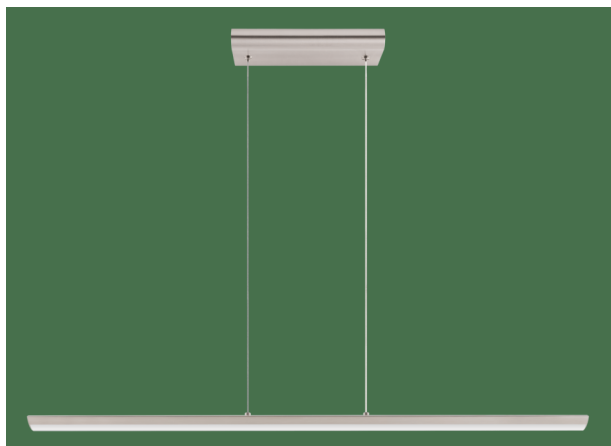

# 204091A PELLARO 1

## General Information

Material number	204091A
Type	pendant light
Product segment	Indoor
Theme	Crystal & Design

## Dimensions

Article Height (in mm)	1900
Article Width (in mm)	135
Article Length (in mm)	1100
Net Weight (in kg)	2.13 Kilogram

## Material & Colour

Enclosure Material	aluminium, steel
Enclosure Colour	satin nickel
Glass/Shade Material	plastic
Glass/Shade Colour	white