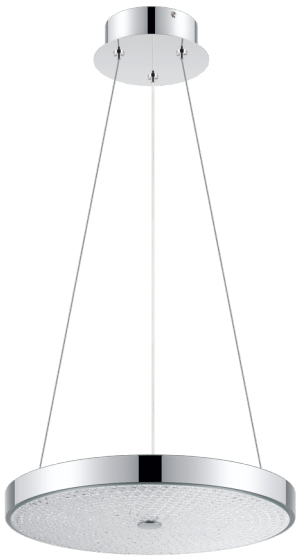

# 203451A AREZZO 3

## General Information

Material number	203451A
Type	pendant light
Product segment	Indoor
Theme	sonstige / nicht zuordenbar

## Dimensions

Article Height (in mm/in)	1930
Article Diameter (in mm/in)	380
Net Weight (in kg)	3.75
Canopy Height (in mm/in)	50
Canopy Diameter (in mm/in)	130

## Material & Colour

Enclosure Material	steel
Enclosure Colour	chrome
Cable Colour	transparent
Glass/Shade Material	glass with brilliant glass
Glass/Shade Colour	clear