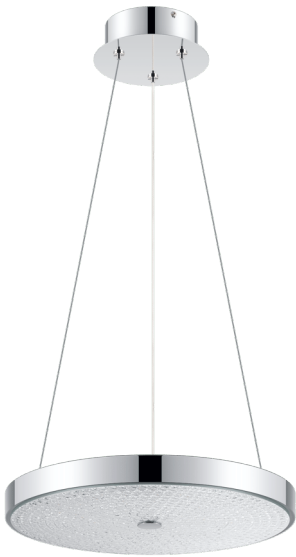

203451A AREZZO 3

General Information

Material number	203451A
Type	pendant light
Product segment	Indoor
Theme	sonstige / nicht zuordenbar

Dimensions

Article Height (in mm/in)	1930
Article Diameter (in mm/in)	380
Net Weight (in kg)	3.75
Canopy Height (in mm/in)	50
Canopy Diameter (in mm/in)	130

Material & Colour

Enclosure Material	steel
Enclosure Colour	chrome
Cable Colour	transparent
Glass/Shade Material	glass with brilliant glass
Glass/Shade Colour	clear

Functionality

Switch Type	without switch
Battery	No