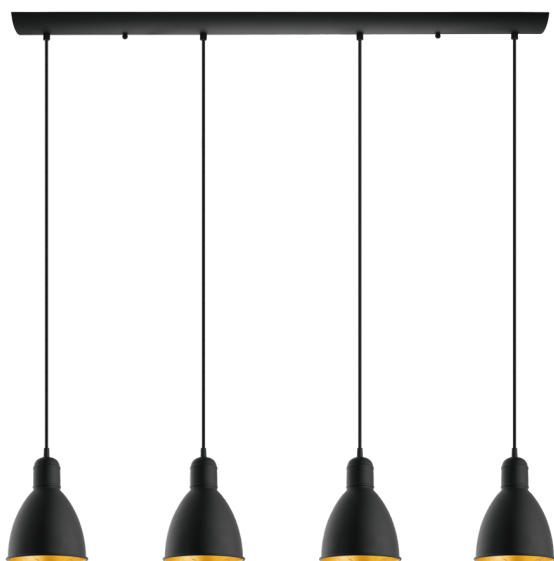

203445A PRIDDY 2

General Information

Material number	203445A
Type	pendant light
Product segment	Indoor
Theme	sonstige / nicht zuordenbar

Dimensions

Article Height (in mm/in)	1100
Article Width (in mm/in)	155
Article Length (in mm/in)	975
Net Weight (in kg)	3.77

Material & Colour

Enclosure Material	steel
Enclosure Colour	black, gold

Functionality

Switch Type	without switch
Battery	No

Technical Information

Watt 1	60
--------	----

Illuminant 1

Illuminant type 1	AGL
Illuminant 1	Exclusive
Lamp socket 1	E26