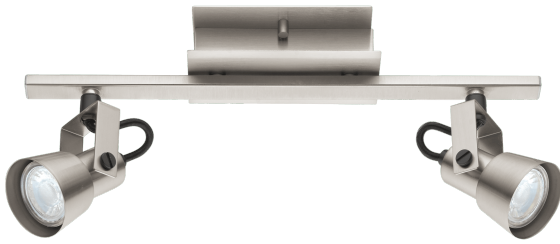

203246A TRILLO 1

General Information

Material number	203246A
Type	Track light
Product segment	Indoor
Theme	sonstige / nicht zuordenbar

Dimensions

Article Width (in mm/in)	110
Article Length (in mm/in)	390
Net Weight (in kg)	1.02

Material & Colour

Enclosure Material	steel
Enclosure Colour	satın nickel

Functionality

Switch Type	without switch
Battery	No

Technical Information

Watt 1	5
--------	---

Illuminant 1

Number of Lamp socket / Light source 1

2

Lamp socket 1	GU10
Illuminant type 1	LED
Illuminant 1	Inclusive
Illuminant form 1	GU10

GU10

2 x 5
W

INCL.