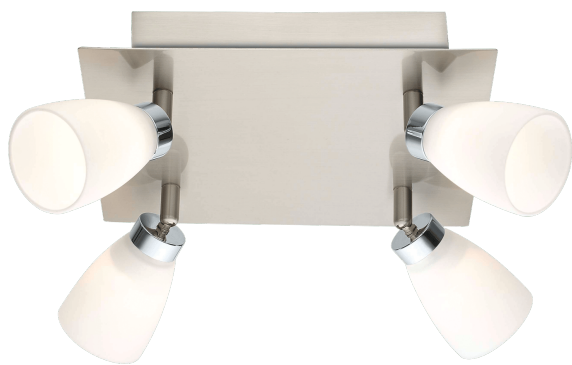

# 200374A LED CARIBA

## General Information

Material number	200374A
Type	spot
Product segment	Indoor
Theme	sonstige / nicht zuordenbar

## Material & Colour

Enclosure Material	steel
Enclosure Colour	satin nickel, chrome
Glass/Shade Material	glass
Glass/Shade Colour	white