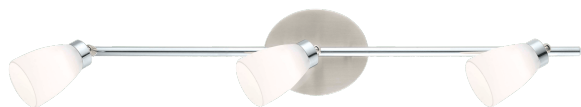

200372A LED CARIBA

General Information

Material number	200372A
Type	spot
Product segment	Indoor
Theme	sonstige / nicht zuordenbar

Dimensions

Article Width (in mm/in)	115
Article Length (in mm/in)	700
Net Weight (in kg)	1.29

Material & Colour

Enclosure Material	steel
Enclosure Colour	satin nickel, chrome
Glass/Shade Material	glass
Glass/Shade Colour	white

Functionality

Switch Type	without switch
Battery	No

200372A LED CARIBA

Technical Information