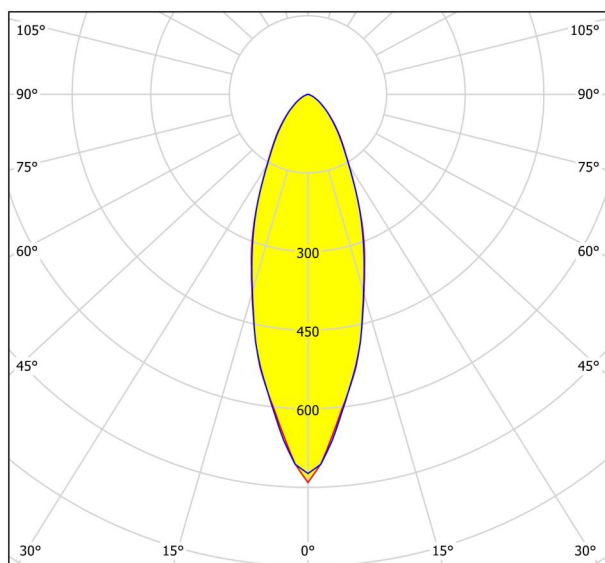

3 x  
4,6 W

Ø 73

cd  
— C0 - C180 — C90 - C270

保留技术更改

2/2

Contact | Support  
[eglo.com/en/eglo-worldwide](http://eglo.com/en/eglo-worldwide)